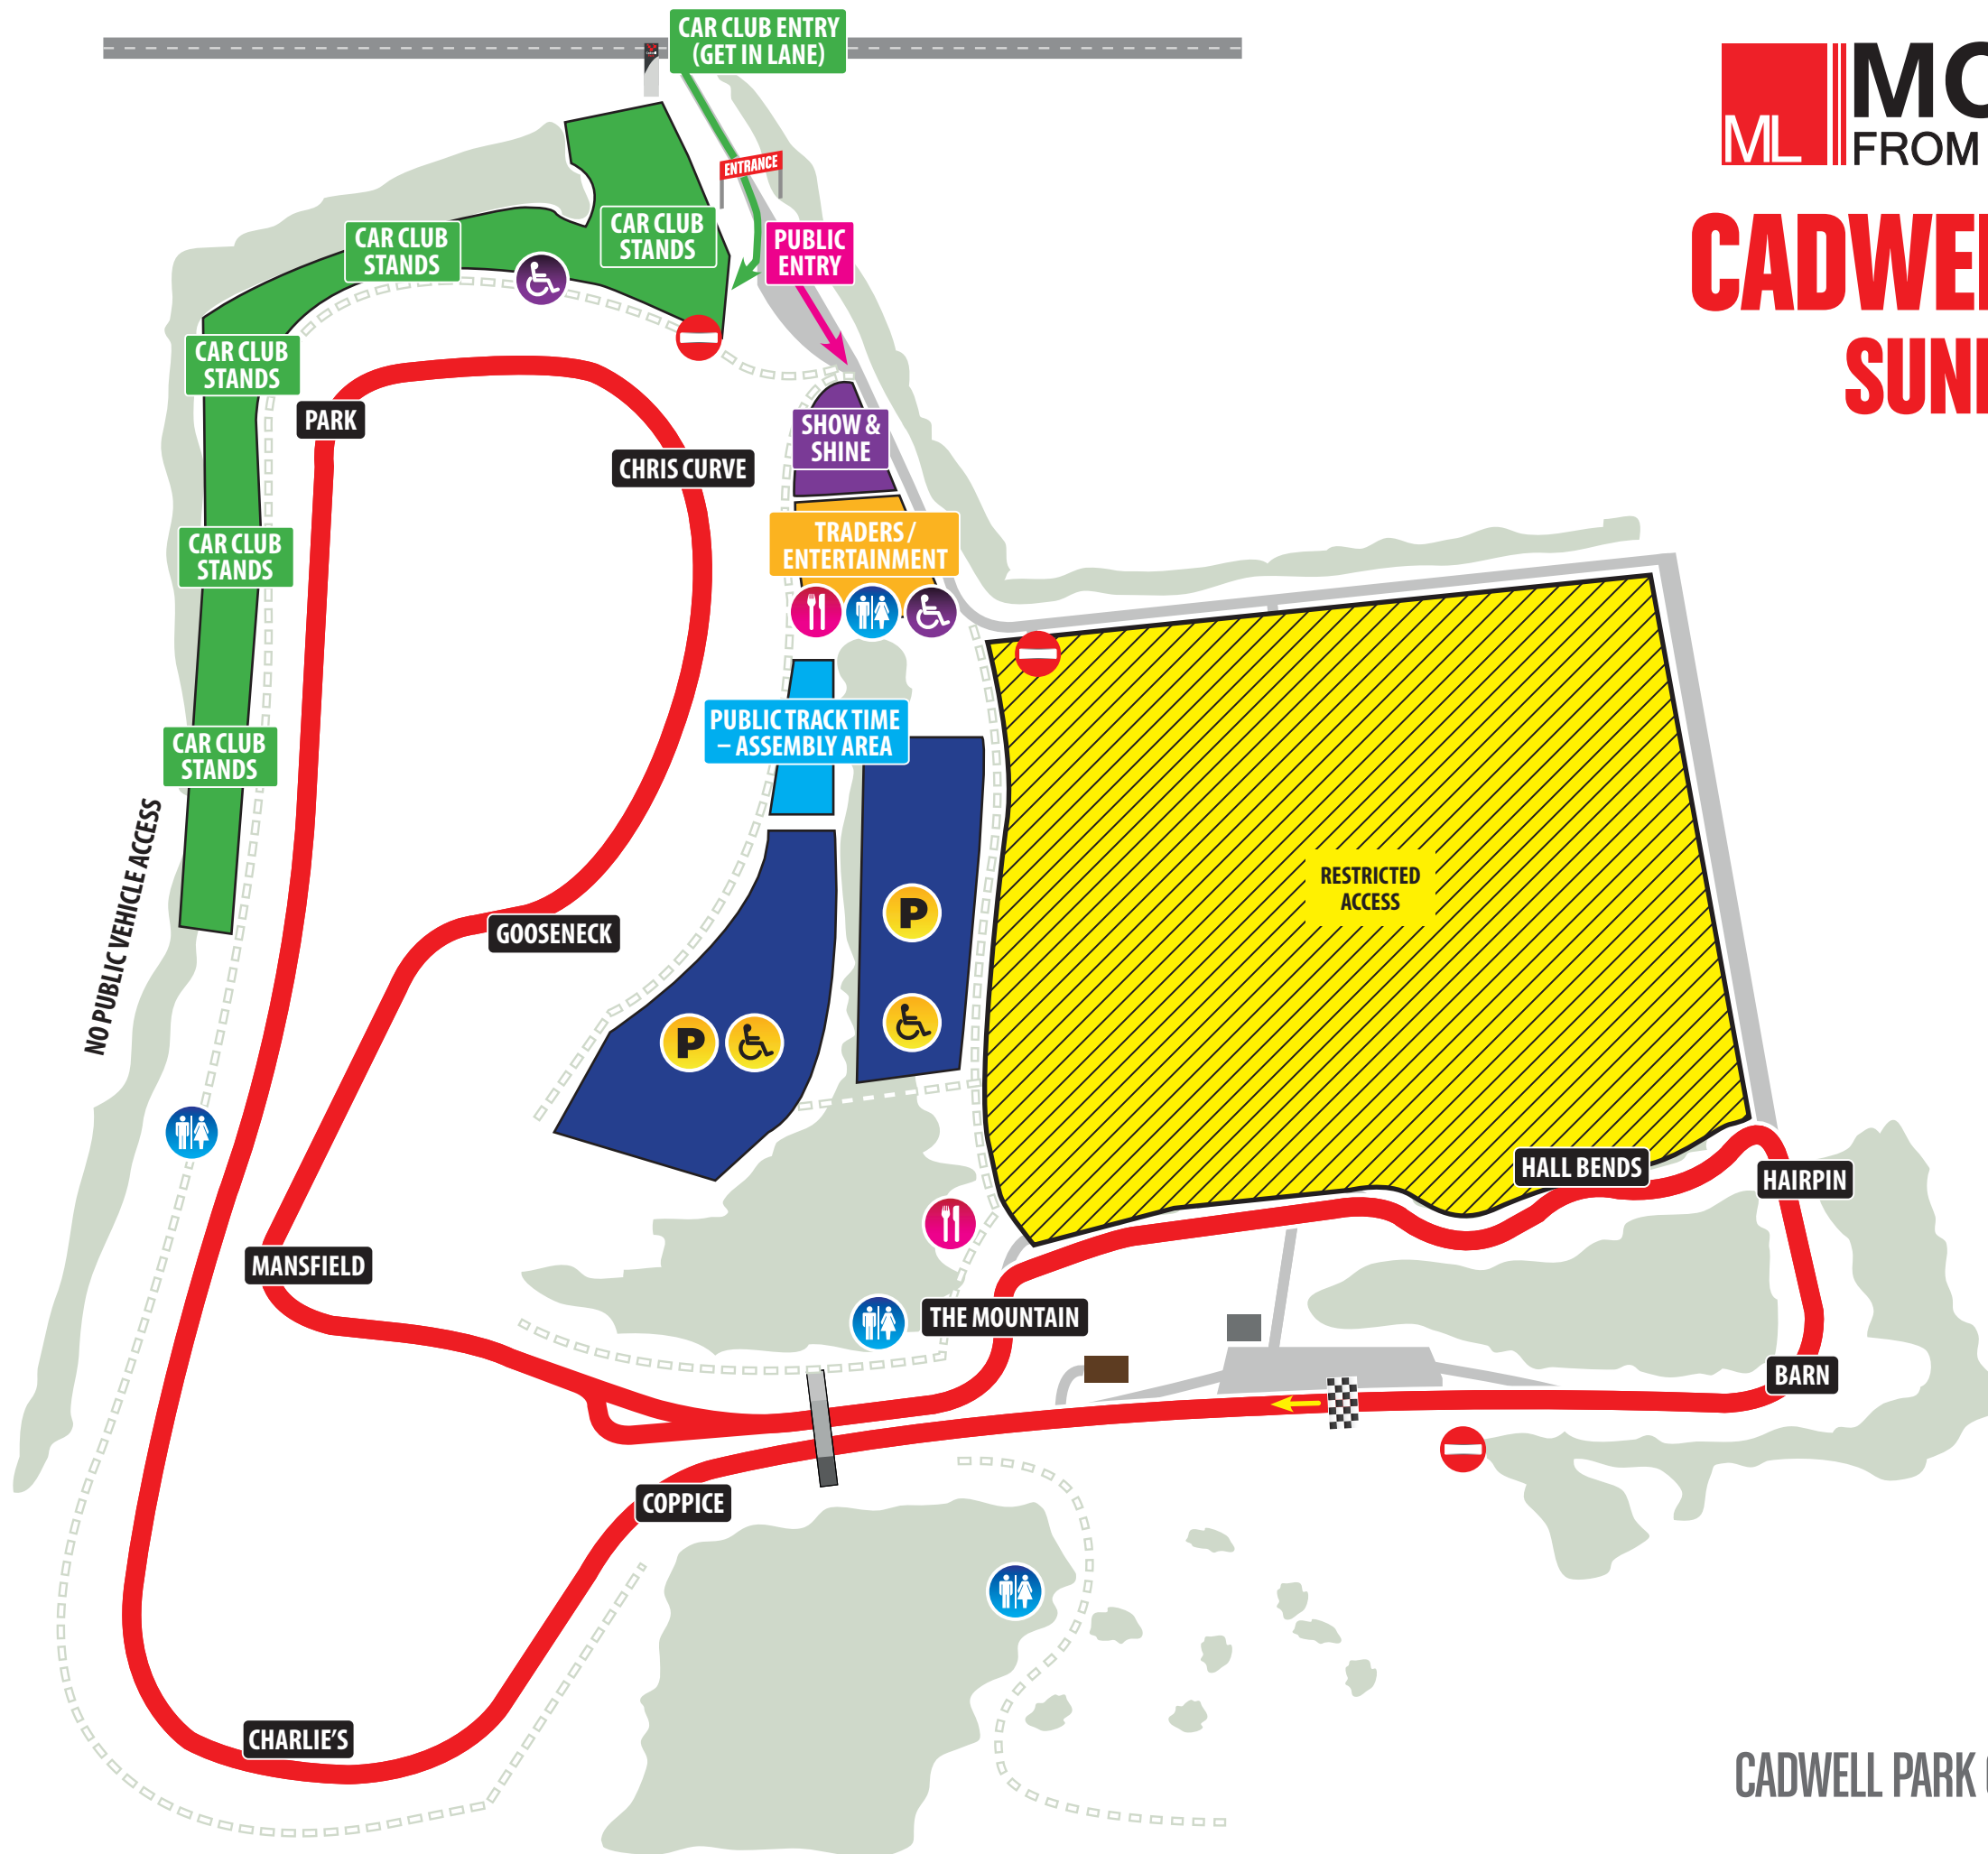

CADWELL PARK CIRCUIT

SUNDAY 16 AUGUST 2020

MAP KEY Not all facilities are available at every event

Parking	Toilets
Disabled Parking	Disabled Toilets
Refreshments	Footpaths

Restricted Access Areas
Only accessible to event competitors, officials and marshals with valid passes.
Strictly no visitor access

CadwellPark

CADWELL PARK CIRCUIT, LOUTH, LINCOLNSHIRE LN11 9SE

WWW.CADWELLPARK.CO.UK